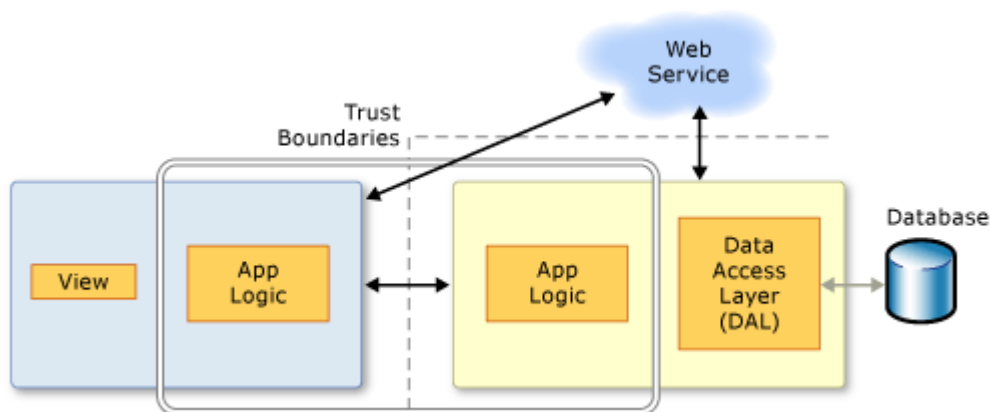

Description

The Uniteam Transport System V5 provides a comprehensive Web-based transportation industry IT solution, which is a n-tier Rich Internet Applications (RIA) and running on Microsoft .NET Framework platform.

System Architecture

- **Presentation:** Silverlight 5
- **Communication:** WCF RIA Service
- **Middle tier:** ADO.NET Entity Framework
- **Data Base:** SQL Server

Information

Development: Uniteam Transport System (HK) LTD.